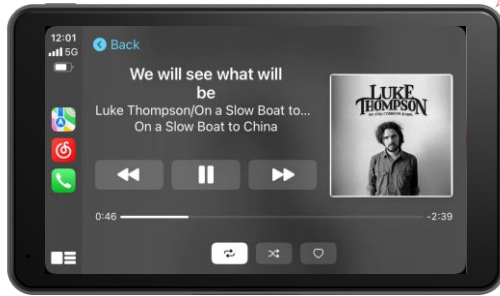

Design A Entry level, basic wireless monitor function

502A · 5.0"

709A · 7.0"

Built for on and off-road adventure ahead

5" IPS Screen
854*480

Touch
Screen

CarPlay

Android
Auto