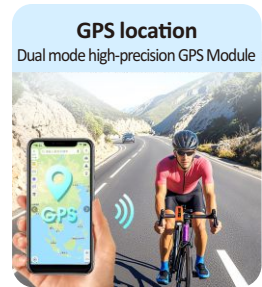

Cycling light

Speedometer

Cycling track

1080P
HD

Ultra-long
endurance

IP65 waterproof

GPS

❖ Connected Smart Box