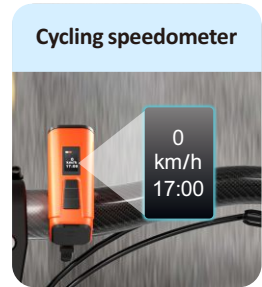

Cycling light

Speedometer

Cycling track

1080P
HD

Ultra-long
endurance

IP65 waterproof

GPS

❖ Connected Smart Box