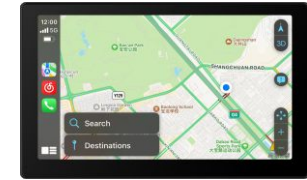

9.0" SCREEN 1024*600