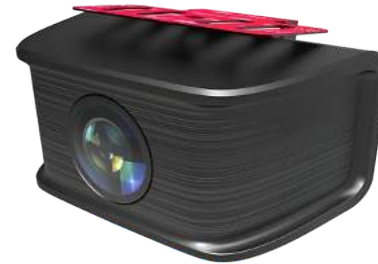

❖ Cameras

R14

A whole new design
Re-designed mount for installation at any position.
Equips WDR function to deliver better night vision footage (optional)

R12

R11

FHD

Ip68 waterproof

R13