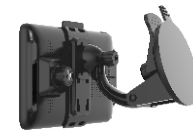

770 · 7.0"

- 7.0" IPS Screen
  1024*600
- Touch Screen
- CarPlay
- Android Auto
- Bluetooth
- FM Transmitter
- AUX
- Rear View Cam FHD
- Dual Channels Dash Cam
- Light Sensor (Optional)