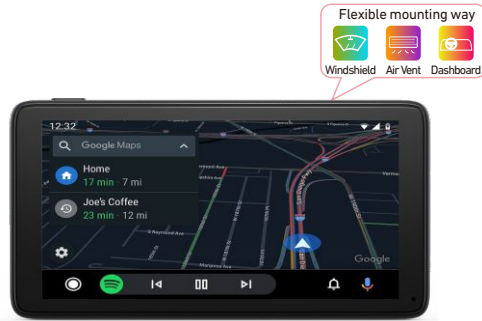

Bluetooth

FM
Transmitter

AUX

Rear View
Cam FHD

7" IPS Screen
1280*800

Touch
Screen

CarPlay

Android
Auto

Bluetooth

FM
Transmitter

AUX

Design B Wireless monitor with dash cam optional

550A · 5.5"

-  5.5" IPS Screen
960*480
-  Touch Screen
-  CarPlay
-  Android Auto
-  Bluetooth
-  FM Transmitter
-  AUX
-  Rear View Cam FHD