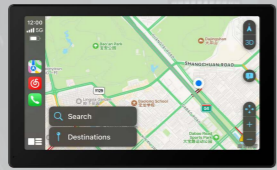

www.mcvalley.com
info@mcvalley.cn

WX official account
assistant@mcvalley.cn

Lineup showcase...

Automatic wireless connection

Dual Core A53 Linux OS

Octa Core A55 Android OS

9.0" SCREEN 1024*600

5.0" SCREEN 854*480