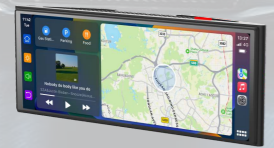

6.86" SCREEN 1280*480