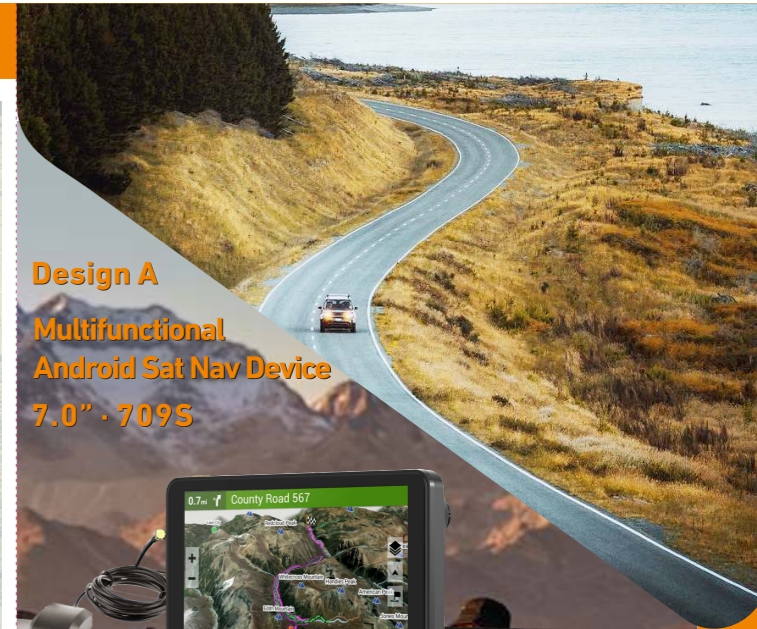

Design A

Multifunctional Android Sat Nav Device
7.0" - 709S

Built for on and off-road adventure ahead

Android OS 10
High precision GPS antenna

High precision GPS antenna
Wireless CarPlay/AndroidAuto

Dual Channel FHD dash cam