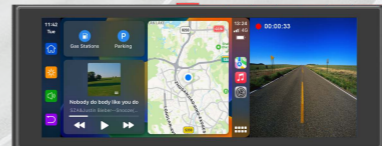

Lineup showcase...

Automatic wireless connection

Dual Core A53 Linux OS

Octa Core A55 Android OS

8.0" SCREEN 1280*800

Design A

Design D

Design B

Design E

Design A

Multifunctional Android Sat Nav Device
7.0" - 709S

Built for on and off-road adventure ahead

Android OS 10
High precision GPS antenna

High precision GPS antenna
Wireless CarPlay/AndroidAuto

Dual Channel FHD dash cam

Octa Core 4*A55 1.6GHz + 4*A55 1.2GHz
Processor RAM&ROM 4+64GB

Easy secure&release
Magnetic mount

High brightness IPS&
Multi-touch Screen