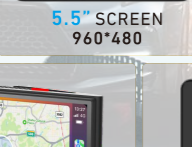

www.mcvalley.com
info@mcvalley.cn

WX official account
assistant@mcvalley.cn

Lineup showcase...

Automatic wireless connection

Dual Core A53 Linux OS

Octa Core A55 Android OS

9.0" SCREEN 1024*600

5.0" SCREEN 854*480

5.5" SCREEN 960*480

7.0" SCREEN 1024*600

8.0" SCREEN 1280*800

6.86" SCREEN 1280*480

Design A

5.0" - 502A

8.0" - 802

Design D