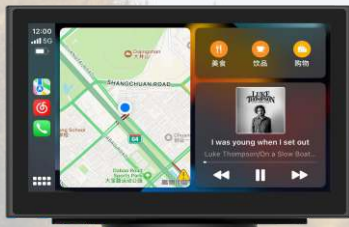

718 Wireless connected monitor with dash cam

FM Transmitter AUX Rear View Cam FHD Dual Channels Dash Cam Light Sensor (Optional)

SERIES 5

FM Transmitter AUX Rear View Cam FHD Dual Channels Dash Cam Light Sensor (Optional)

719 Wireless connected monitor with dash cam

722 Wireless connected monitor with dash cam

7.0" IPS Screen Patented& Sophisticated Design Touch Screen CarPlay Android Auto Bluetooth

FM Transmitter AUX Rear View Cam FHD Dual Channels Dash Cam Light Sensor (Optional)