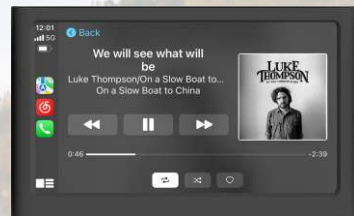

718 Wireless connected monitor with dash cam

FM Transmitter AUX Rear View Cam FHD Dual Channels Dash Cam Light Sensor (Optional)

SERIES 5

FM Transmitter AUX Rear View Cam FHD Dual Channels Dash Cam Light Sensor (Optional)

719 Wireless connected monitor with dash cam

722 Wireless connected monitor with dash cam

7.0" IPS Screen Patented& Sophisticated Design Touch Screen CarPlay Android Auto Bluetooth

FM Transmitter AUX Rear View Cam FHD Dual Channels Dash Cam Light Sensor (Optional)