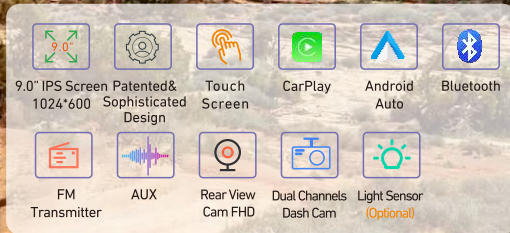

## 719 Wireless connected monitor with dash cam

## 722 Wireless connected monitor with dash cam

7.0" IPS Screen Patented& Sophisticated Design Touch Screen CarPlay Android Auto Bluetooth

FM Transmitter AUX Rear View Cam FHD Dual Channels Dash Cam Light Sensor (Optional)

# Dedicated design for Off-Road, RV, Pick-Up vehicles

**SERIES 6**

**904** Wireless connected monitor with dash cam