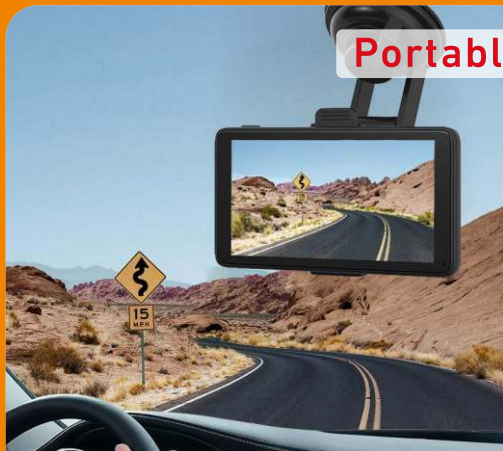

Portable Camera & Monitor System device