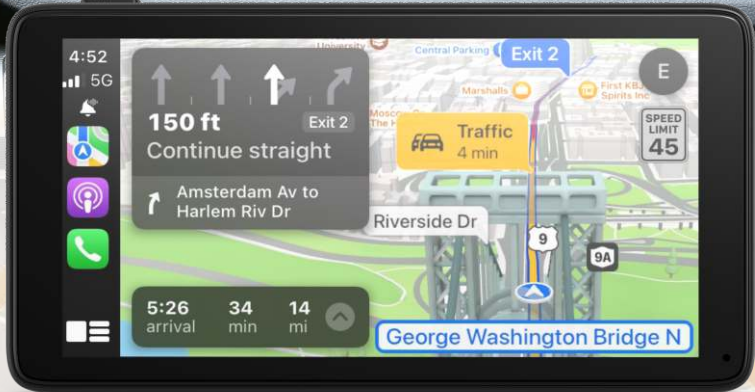

## Wireless connected monitor with dash cam

Stay Connected

Built-in  
Full HD Front and  
Rear Cameras

Wireless Connection  
between your  
Smartphone and Car

Apple Carplay      Airplay      Hey Siri      Google Assistant

android auto      Bluetooth      SiriusXM

Carplay&Android Auto Navigation